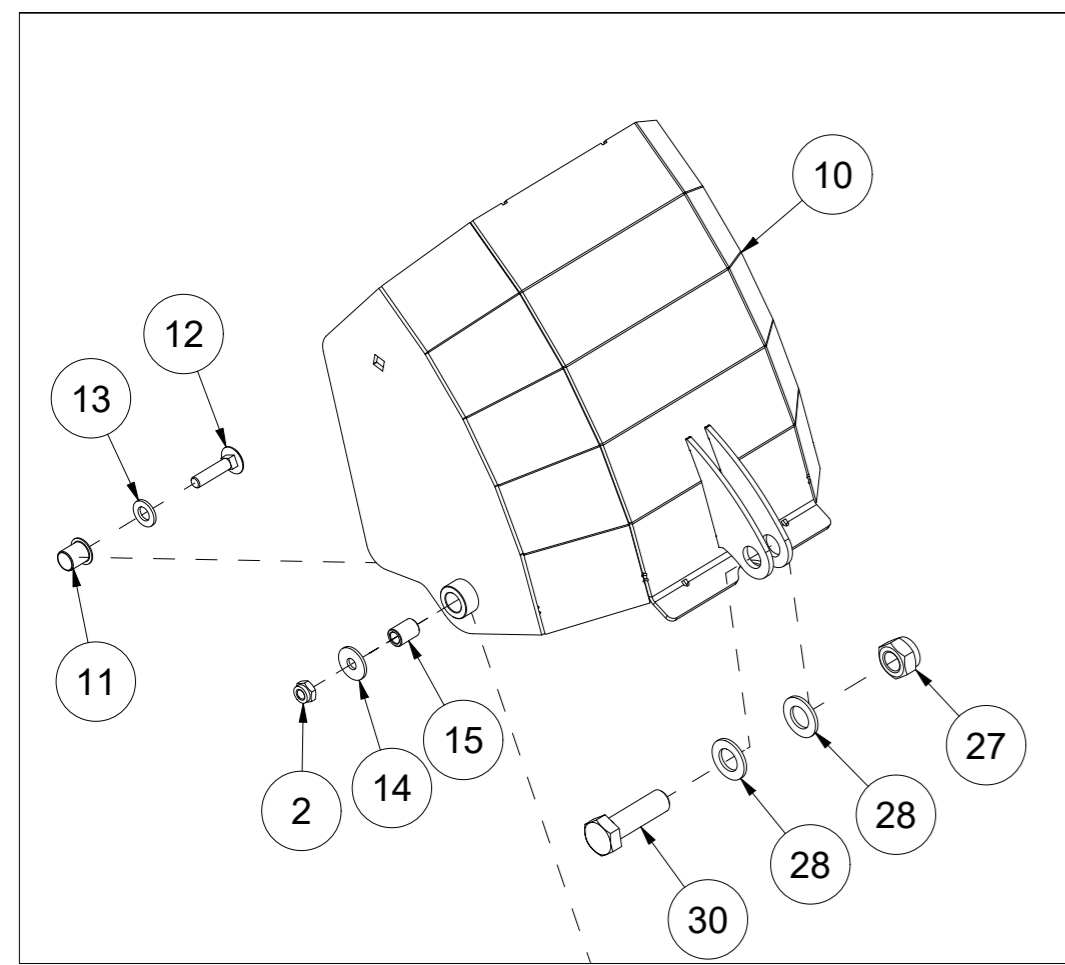

004 Ejector spout TFP240

Pos	Qty	Article no	Designation
1	29	2531060	Washer M10 EIZn DIN 125
2	15	2483610	Locking nut M10 EIZn DIN 985
3	6	2422301	Hexagon screw M10x35 EIZn 8.8 DIN 933
4	2	2344330	Locking screw M10x25 EIZn 8.8 DIN 603
5	1	2935150	Adhesive label Duun 160x160
6	2	2935088	Adhesive label 90x48 Hand pinch hazard
7	1	25201044	Grate
8	1	25321131	Spout 80 cm
9	2	2957754	Hexagon nipple GEK BSP 1/4" L10 ED
10	1	25321027	Intermediate flap
11	2	2245218	Plastic lining Ø18/16 Flange Ø26
12	2	2344335	Locking screw M10x45 EIZn 8.8 DIN 603
13	6	2531069	Washer M12 EIZn DIN 125
14	2	2533060	Body washer M10 EIZn DIN 9021
15	2	25311031	Bearing sleeve
16	1	25311024	Cover
17	1	2955508	Hydraulic motor 50 ccm
18	1	25311091	Cog wheel Z14 module 4
19	1	2533058	Body washer ø9/35x3 EIZn
20	1	2534047	Spring washer M8 EIZn DIN 127
21	1	2422246	Hexagon screw M8x25 EIZn 8.8 DIN 933
22	2	2483611	Locking nut M12 EIZn DIN 985
23	2	2422352	Hexagon screw M12x40 EIZn 8.8 DIN 933
24	3	2422290	Hexagon screw M10x16 EIZn 8.8 DIN 933
25	5	2534060	Spring washer M10 EIZn DIN 127
26	2	2957758	Hexagon nipple GEK BSP 1/2" L10 ED
27	2	2483615	Locking nut M20 EIZn DIN 985
28	4	2531086	Washer M20 EIZn DIN 125
29	1	2955003	Cylinder Ø32/20 SL150
30	2	2422578	Hexagon screw M20x65 EIZn 8.8 DIN 931
31	7	2422299	Hexagon screw M10x30 EIZn 8.8 DIN 933
32	1	25311152	Rotation spout stop
33	1	25311153	Stop
34	1	25311154	Hose protection L1700
35	1	25311155	Hose protection L2500
36	2	2958150	Hydraulic hose 1/4" L3000
37	2	2958151	Hydraulic hose 1/4" L3510
38	1	25311023	Bracket