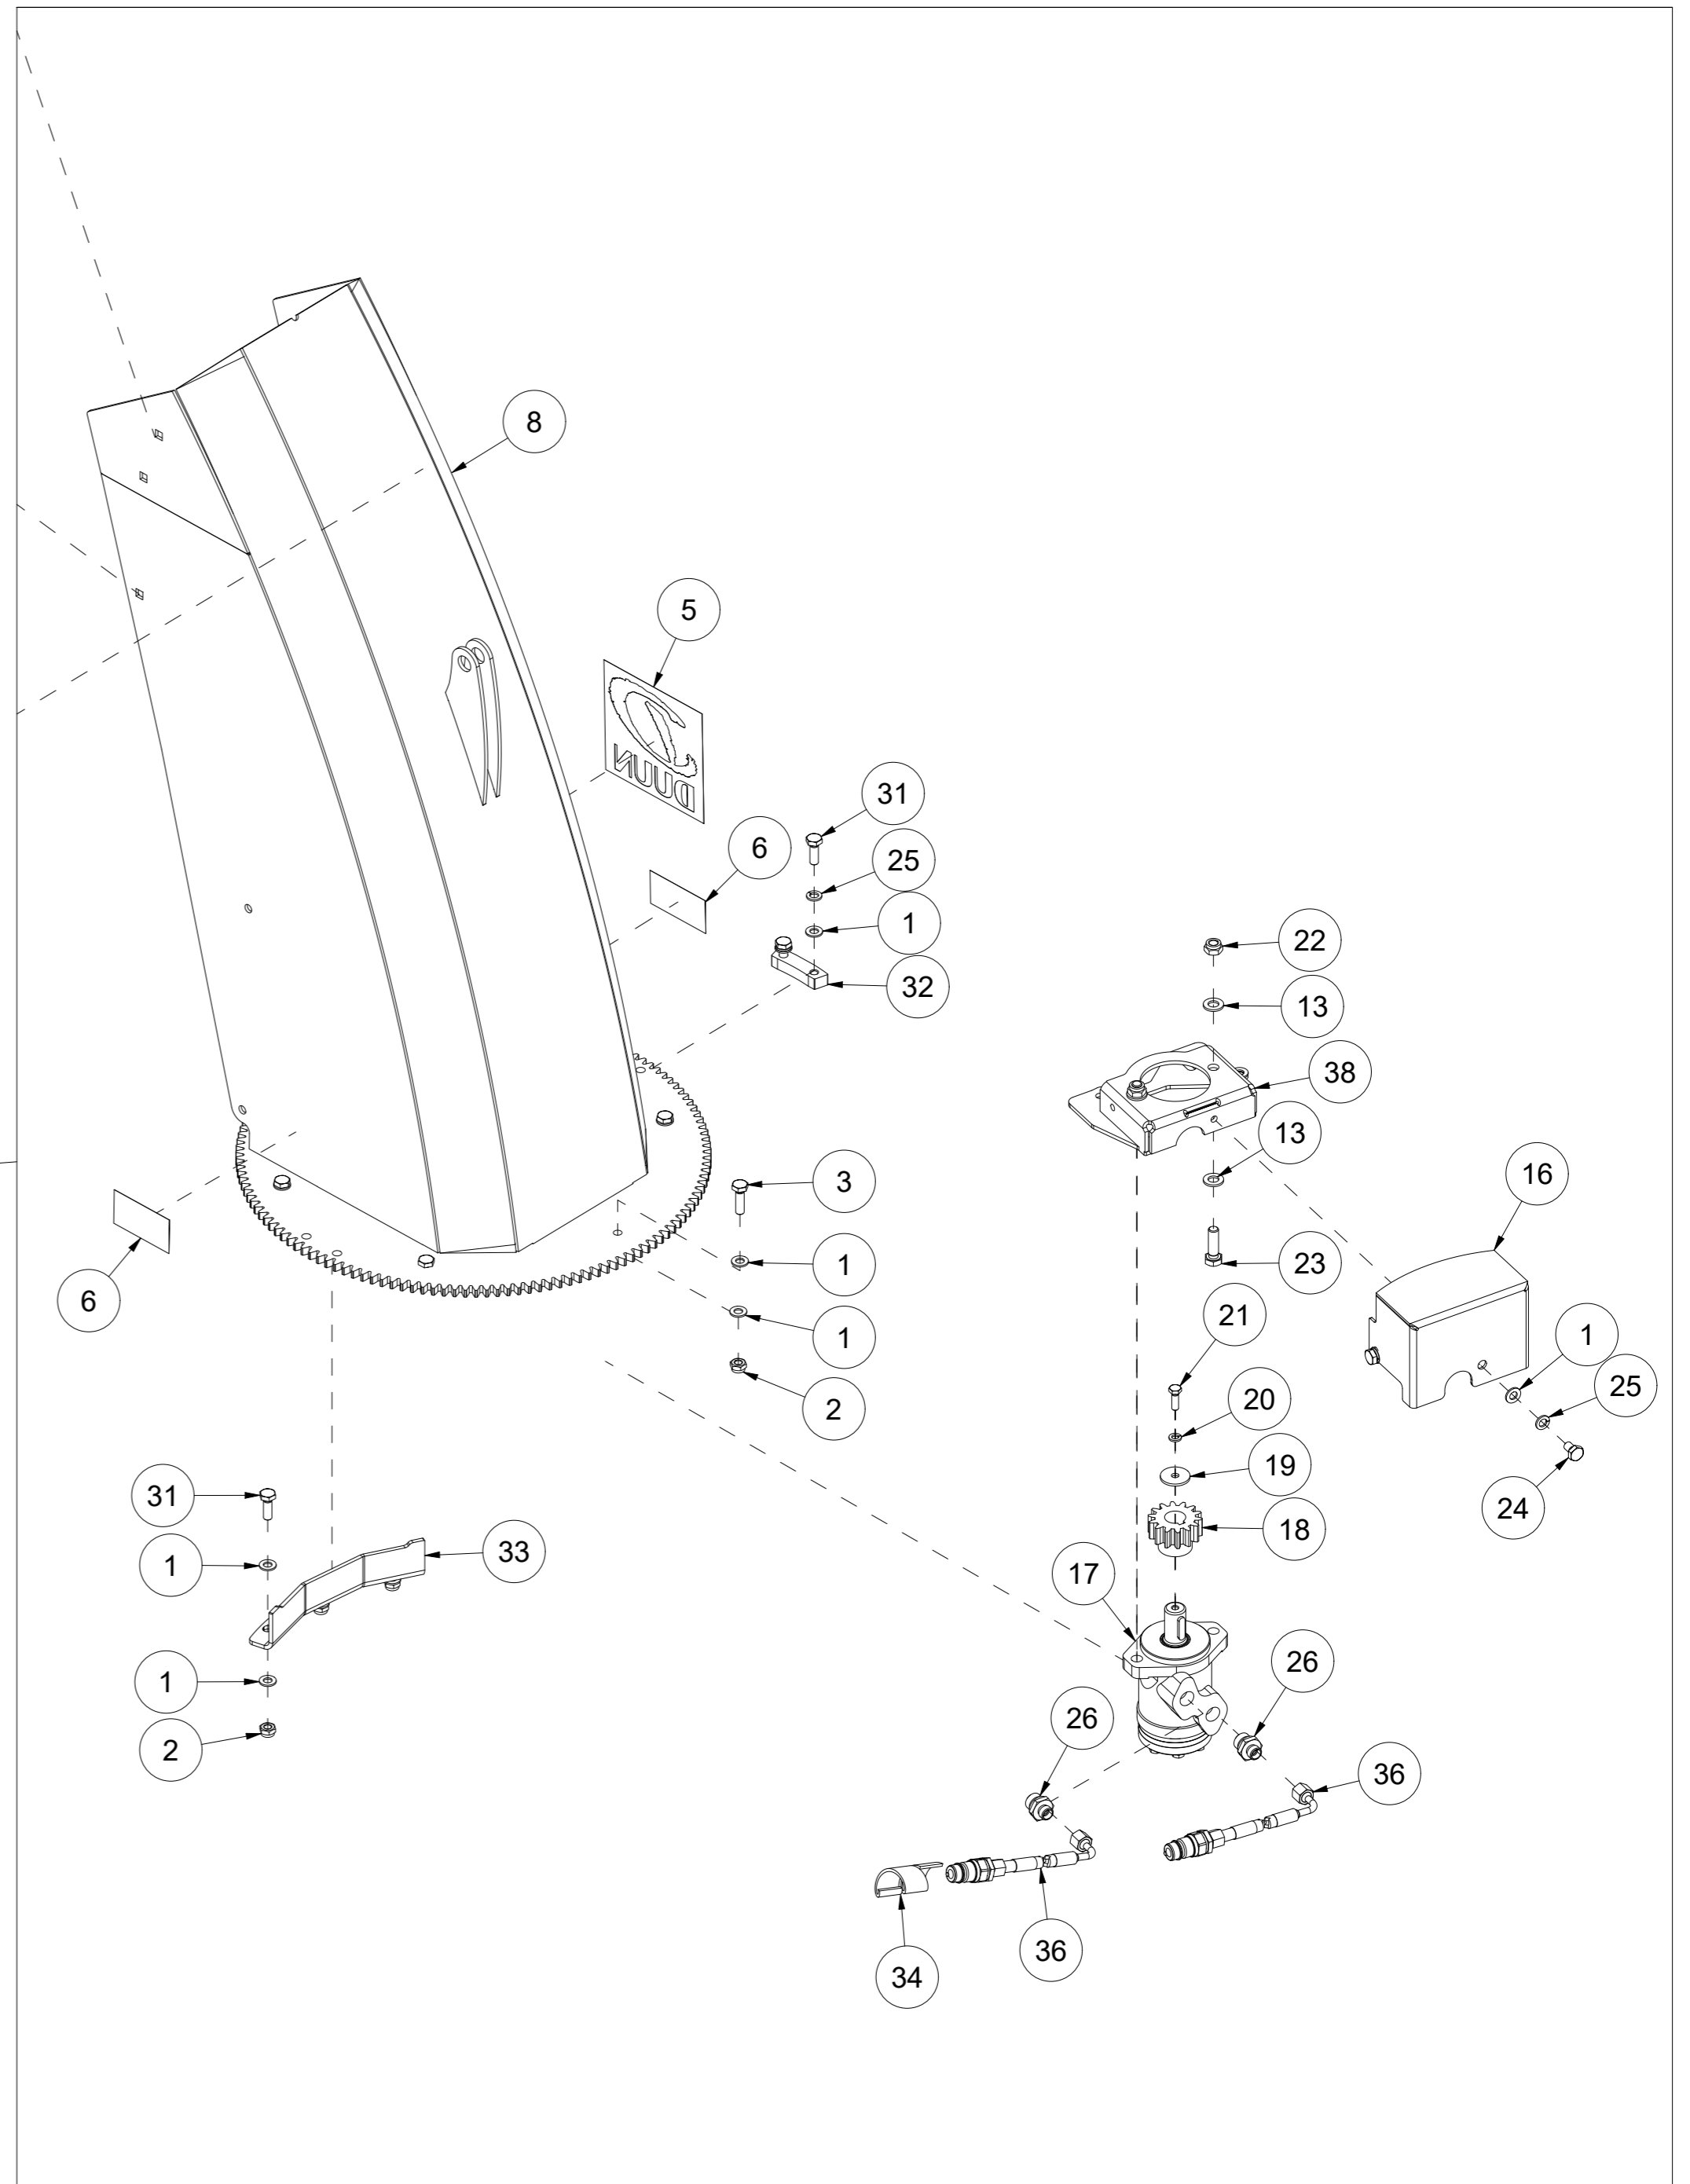

004 Ejector spout TFP240

Pos	Qty	Article no	Designation
1	29	2531060	Washer M10 EIZn DIN 125
2	15	2483610	Locking nut M10 EIZn DIN 985
3	6	2422301	Hexagon screw M10x35 EIZn 8.8 DIN 933
4	2	2344330	Locking screw M10x25 EIZn 8.8 DIN 603
5	1	2935150	Adhesive label Duun 160x160
6	2	2935088	Adhesive label 90x48 Hand pinch hazard
7	1	25201044	Grate
8	1	25321131	Spout 80 cm
9	2	2957754	Hexagon nipple GEK BSP 1/4" L10 ED
10	1	25321027	Intermediate flap
11	2	2245218	Plastic lining Ø18/16 Flange Ø26
12	2	2344335	Locking screw M10x45 EIZn 8.8 DIN 603
13	6	2531069	Washer M12 EIZn DIN 125
14	2	2533060	Body washer M10 EIZn DIN 9021
15	2	25311031	Bearing sleeve
16	1	25311024	Cover
17	1	2955508	Hydraulic motor 50 ccm
18	1	25311091	Cog wheel Z14 module 4
19	1	2533058	Body washer ø9/35x3 EIZn
20	1	2534047	Spring washer M8 EIZn DIN 127
21	1	2422246	Hexagon screw M8x25 EIZn 8.8 DIN 933
22	2	2483611	Locking nut M12 EIZn DIN 985
23	2	2422352	Hexagon screw M12x40 EIZn 8.8 DIN 933
24	3	2422290	Hexagon screw M10x16 EIZn 8.8 DIN 933
25	5	2534060	Spring washer M10 EIZn DIN 127
26	2	2957758	Hexagon nipple GEK BSP 1/2" L10 ED
27	2	2483615	Locking nut M20 EIZn DIN 985
28	4	2531086	Washer M20 EIZn DIN 125
29	1	2955003	Cylinder Ø32/20 SL150
30	2	2422578	Hexagon screw M20x65 EIZn 8.8 DIN 931
31	7	2422299	Hexagon screw M10x30 EIZn 8.8 DIN 933
32	1	25311152	Rotation spout stop
33	1	25311153	Stop
34	1	25311154	Hose protection L1700
35	1	25311155	Hose protection L2500
36	2	2958150	Hydraulic hose 1/4" L3000
37	2	2958151	Hydraulic hose 1/4" L3510
38	1	25311023	Bracket