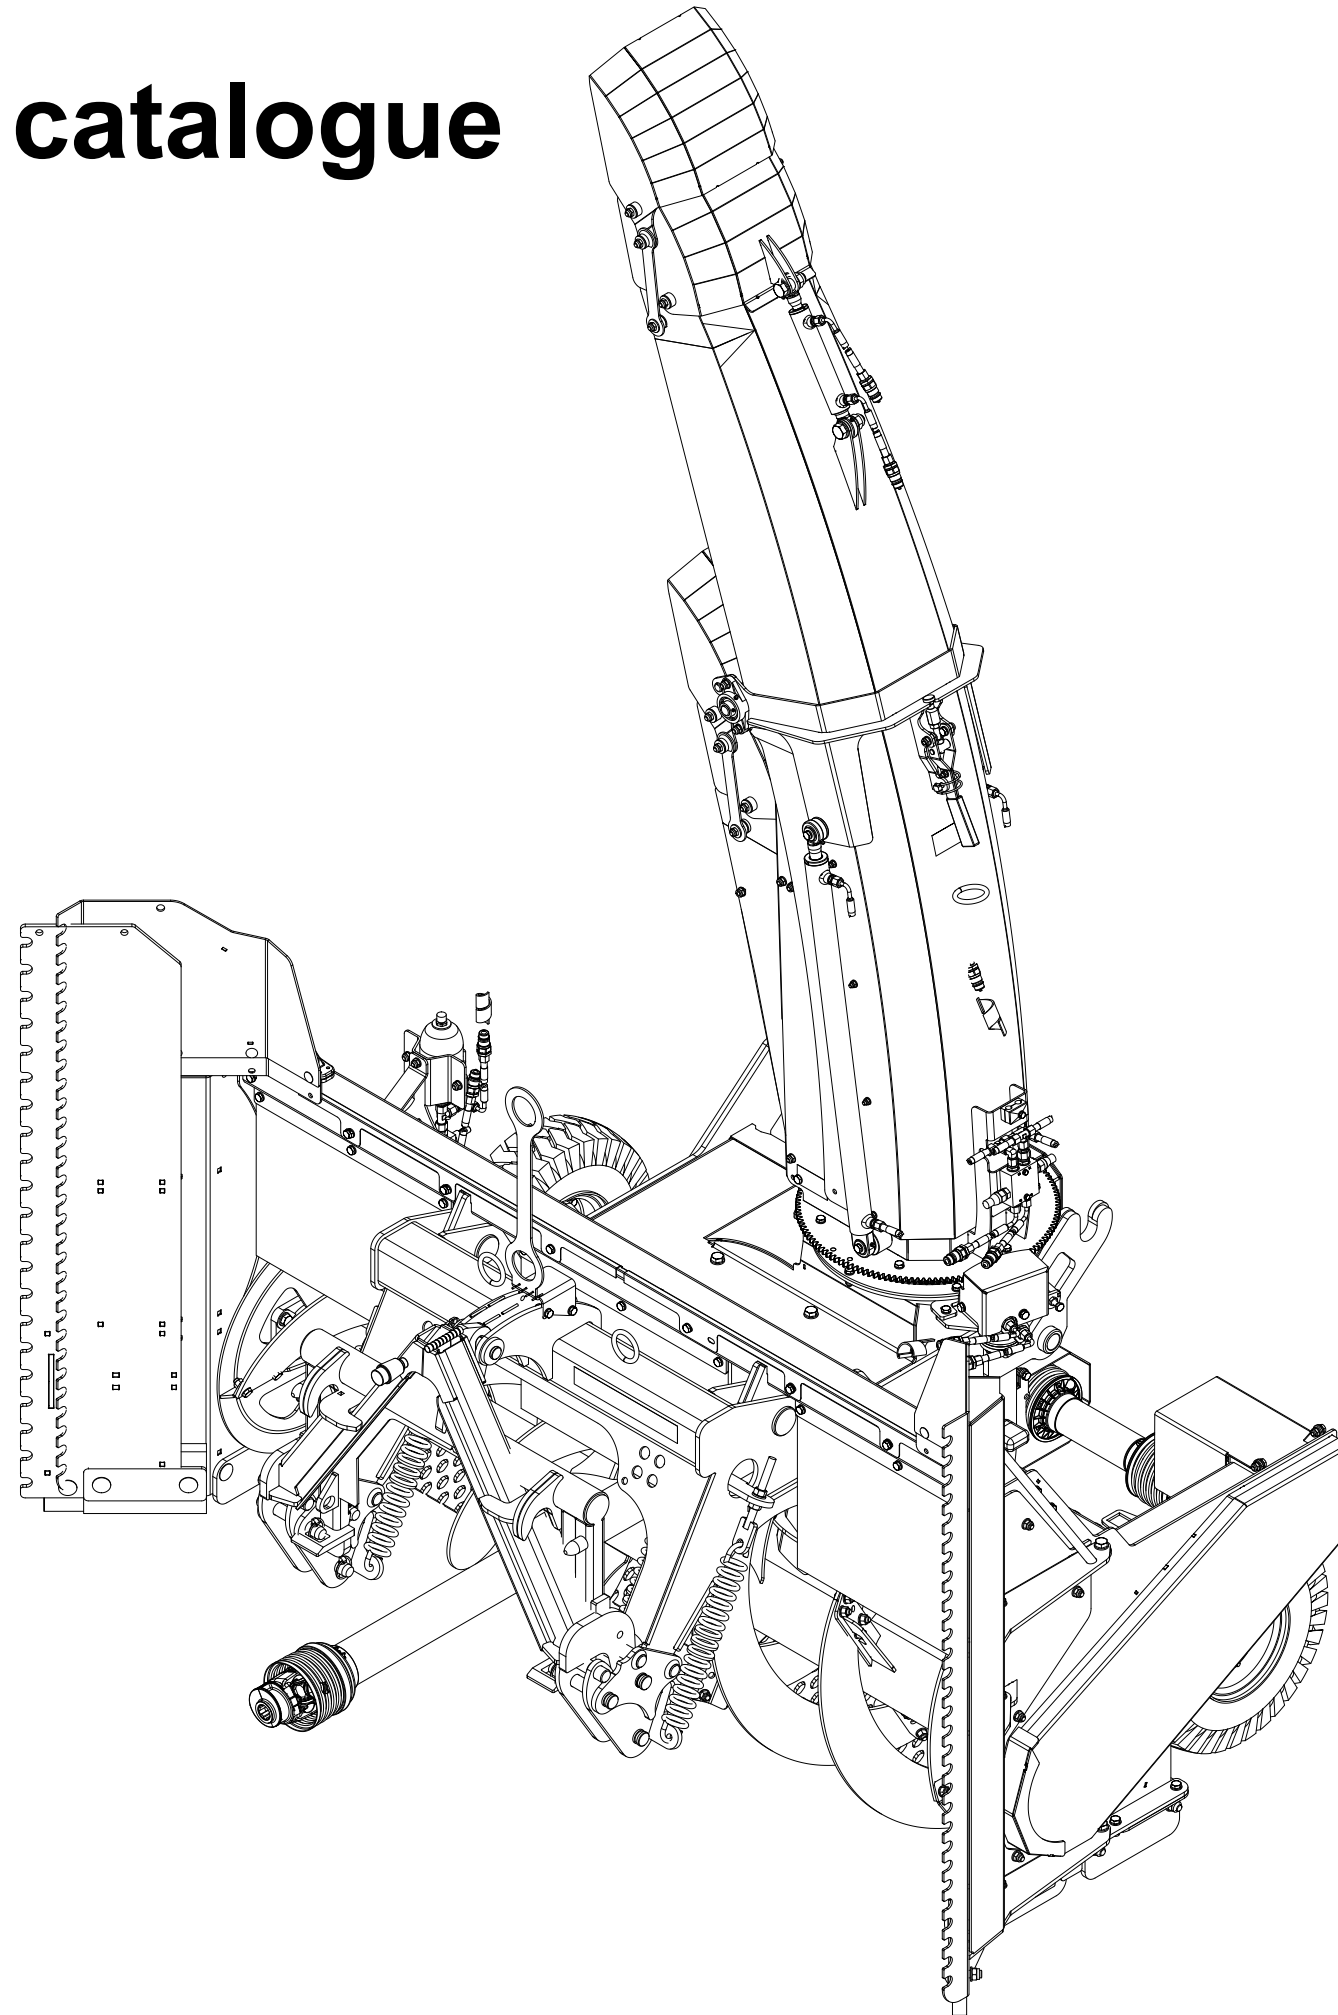

TFP240 Spare parts catalogue

Duun Industrier as
7630 Åsen, Norway
www.duun.no

001 Hull TFP240

Pos	Qty	Article no	Designation
1	1	25321014	Cover
2	1	2534060	Spring washer M10 EIZn DIN 127
3	19	2531060	Washer M10 EIZn DIN 125
4	1	2422295	Hexagon screw M10x20 EIZn 8.8 DIN 933
5	2	25311040	Clamp rail
6	2	25311039	Rubber protection
7	9	2422303	Hexagon screw M10x40 EIZn 8.8 DIN 931
8	9	2483610	Locking nut M10 EIZn DIN 985
9	2	25311075	Wear steel 12x107x283
10	12	2344491	Locking screw M16x45 EIZn 8.8 DIN 603
11	12	2489175	Locking nut with flange M16 EIZn DIN 6926
12	2	25321044	Perforated wear steel 11x200x1116
13	1	2935154	Adhesive label TFP240
14	1	25321040	Clamp rail
15	1	25321039	Rubber protection
16	1	25321001	Hull TFP240