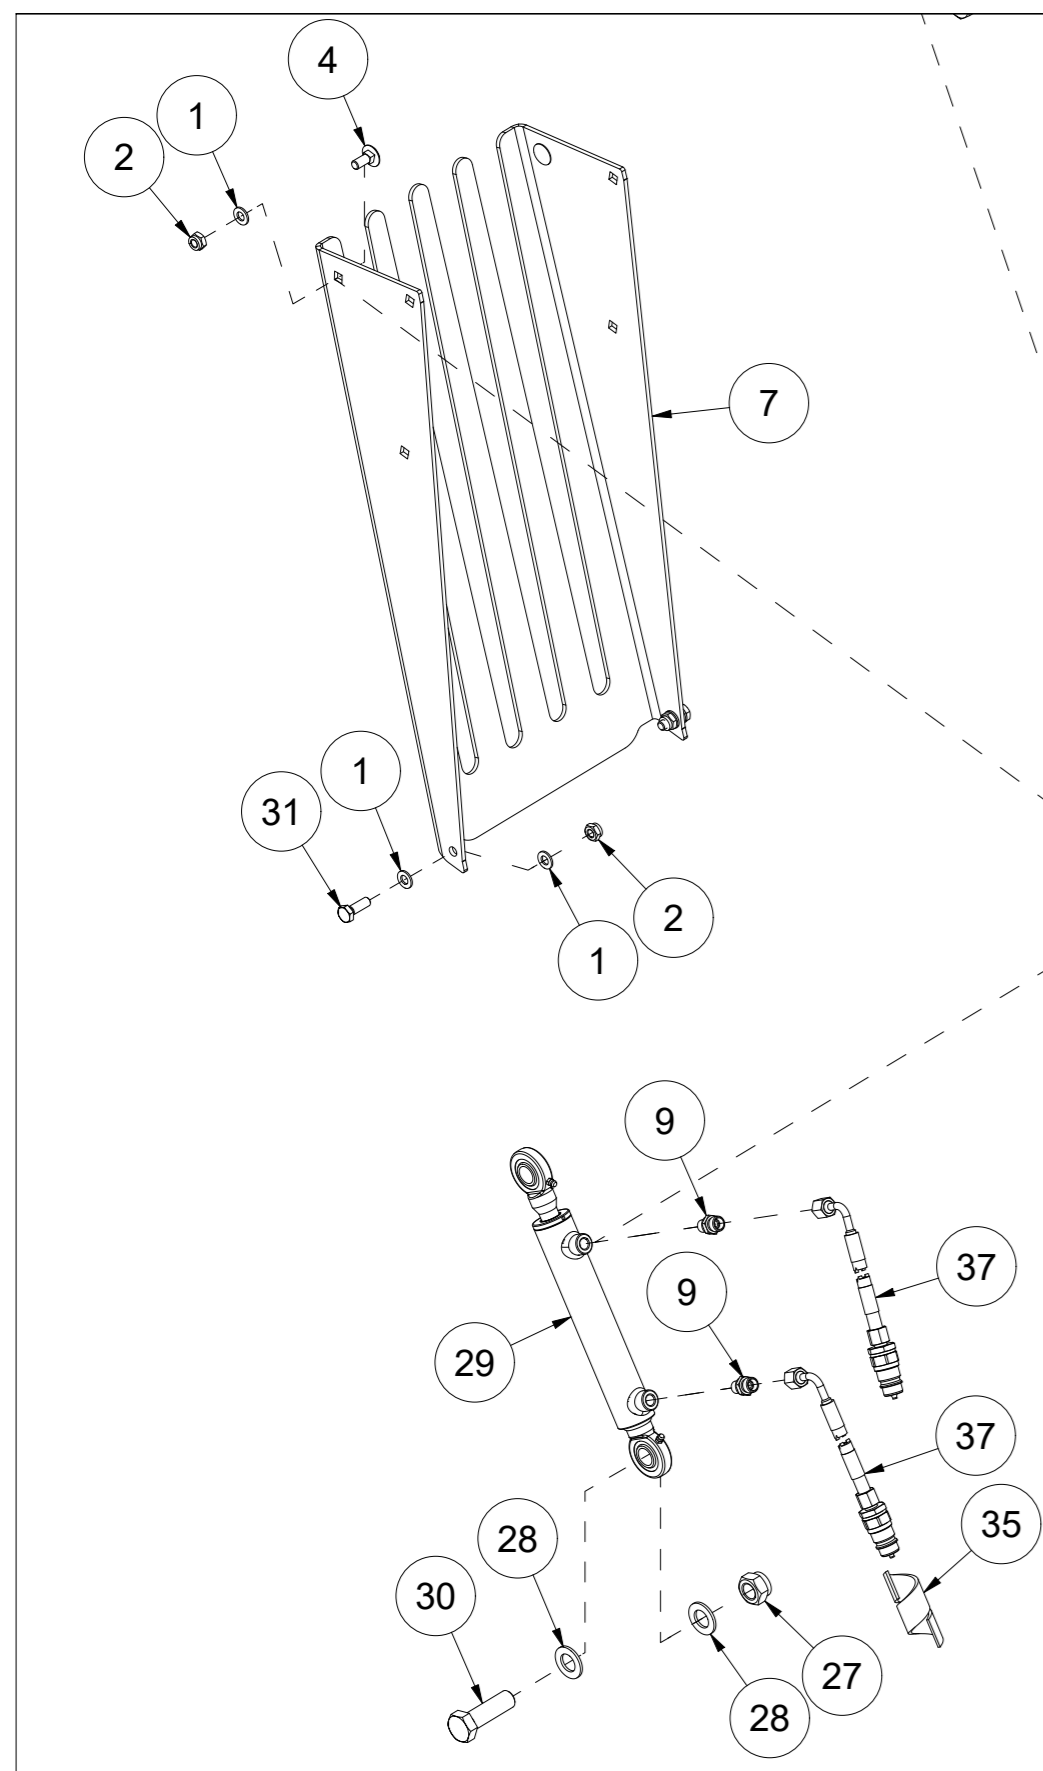

004 Ejector spout TFP240

Pos	Qty	Article no	Designation
1	29	2531060	Washer M10 EIZn DIN 125
2	15	2483610	Locking nut M10 EIZn DIN 985
3	6	2422301	Hexagon screw M10x35 EIZn 8.8 DIN 933
4	2	2344330	Locking screw M10x25 EIZn 8.8 DIN 603
5	1	2935150	Adhesive label Duun 160x160
6	2	2935088	Adhesive label 90x48 Hand pinch hazard
7	1	25201044	Grate
8	1	25321131	Spout 80 cm
9	2	2957754	Hexagon nipple GEK BSP 1/4" L10 ED
10	1	25321027	Intermediate flap
11	2	2245218	Plastic lining Ø18/16 Flange Ø26
12	2	2344335	Locking screw M10x45 EIZn 8.8 DIN 603
13	6	2531069	Washer M12 EIZn DIN 125
14	2	2533060	Body washer M10 EIZn DIN 9021
15	2	25311031	Bearing sleeve
16	1	25311024	Cover
17	1	2955508	Hydraulic motor 50 ccm
18	1	25311091	Cog wheel Z14 module 4
19	1	2533058	Body washer ø9/35x3 EIZn
20	1	2534047	Spring washer M8 EIZn DIN 127
21	1	2422246	Hexagon screw M8x25 EIZn 8.8 DIN 933
22	2	2483611	Locking nut M12 EIZn DIN 985
23	2	2422352	Hexagon screw M12x40 EIZn 8.8 DIN 933
24	3	2422290	Hexagon screw M10x16 EIZn 8.8 DIN 933
25	5	2534060	Spring washer M10 EIZn DIN 127
26	2	2957758	Hexagon nipple GEK BSP 1/2" L10 ED
27	2	2483615	Locking nut M20 EIZn DIN 985
28	4	2531086	Washer M20 EIZn DIN 125
29	1	2955003	Cylinder Ø32/20 SL150
30	2	2422578	Hexagon screw M20x65 EIZn 8.8 DIN 931
31	7	2422299	Hexagon screw M10x30 EIZn 8.8 DIN 933
32	1	25311152	Rotation spout stop
33	1	25311153	Stop
34	1	25311154	Hose protection L1700
35	1	25311155	Hose protection L2500
36	2	2958150	Hydraulic hose 1/4" L3000
37	2	2958151	Hydraulic hose 1/4" L3510
38	1	25311023	Bracket