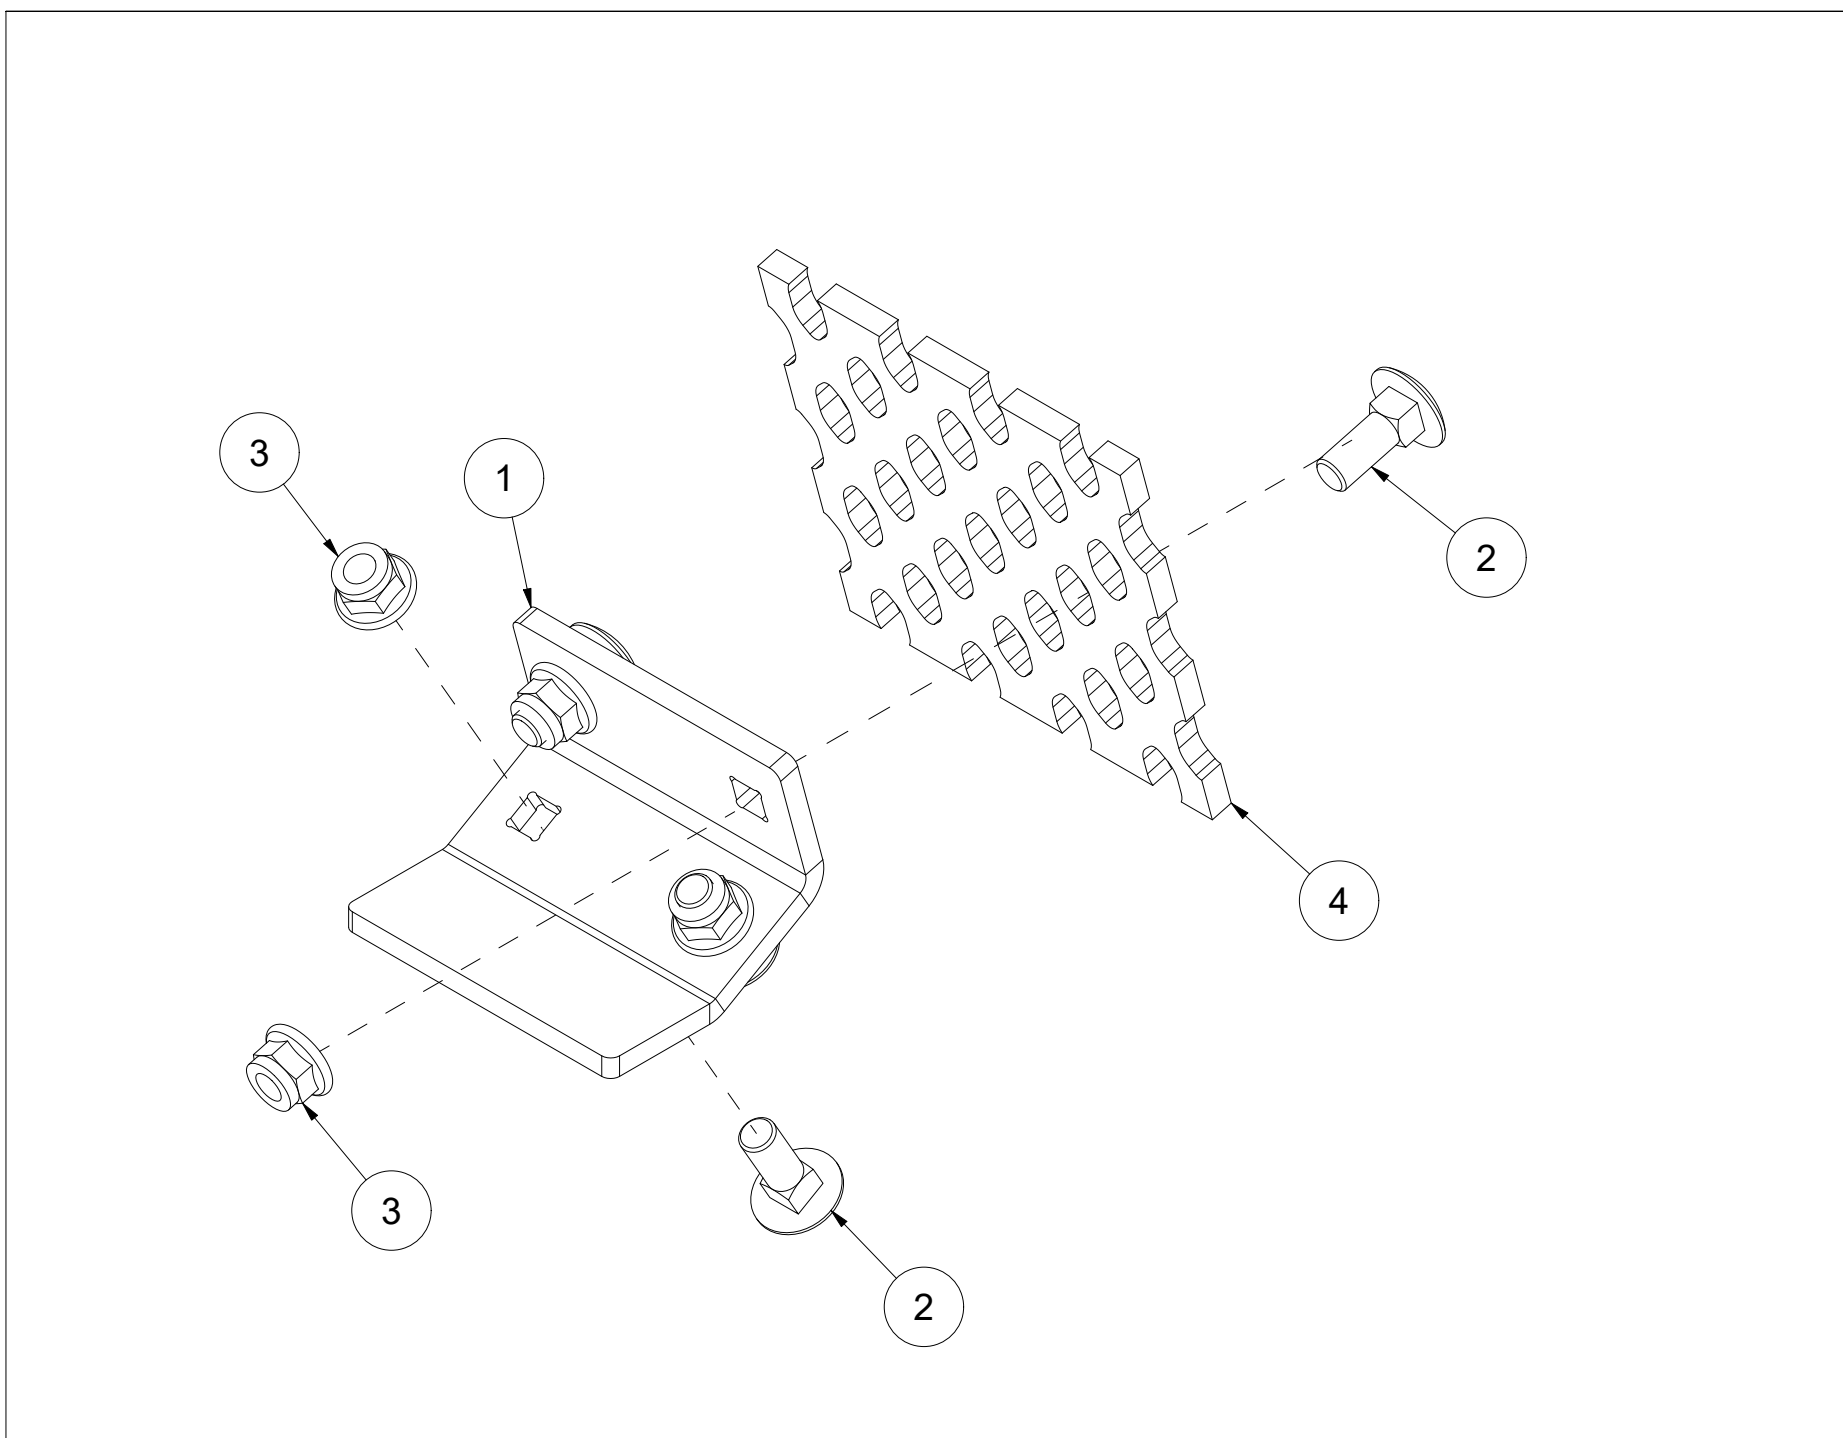

010 Ice scraper skid pad TFP240

Pos	Qty	Article no	Designation
1	2	25301074	Ice scraper bracket
2	8	2344491	Locking screw M16x45 ElZn 8.8 DIN 603
3	8	2489175	Locking nut with flange M16 ElZn DIN 6926
4	2	25301102	Ice scraper steel 11x200x203