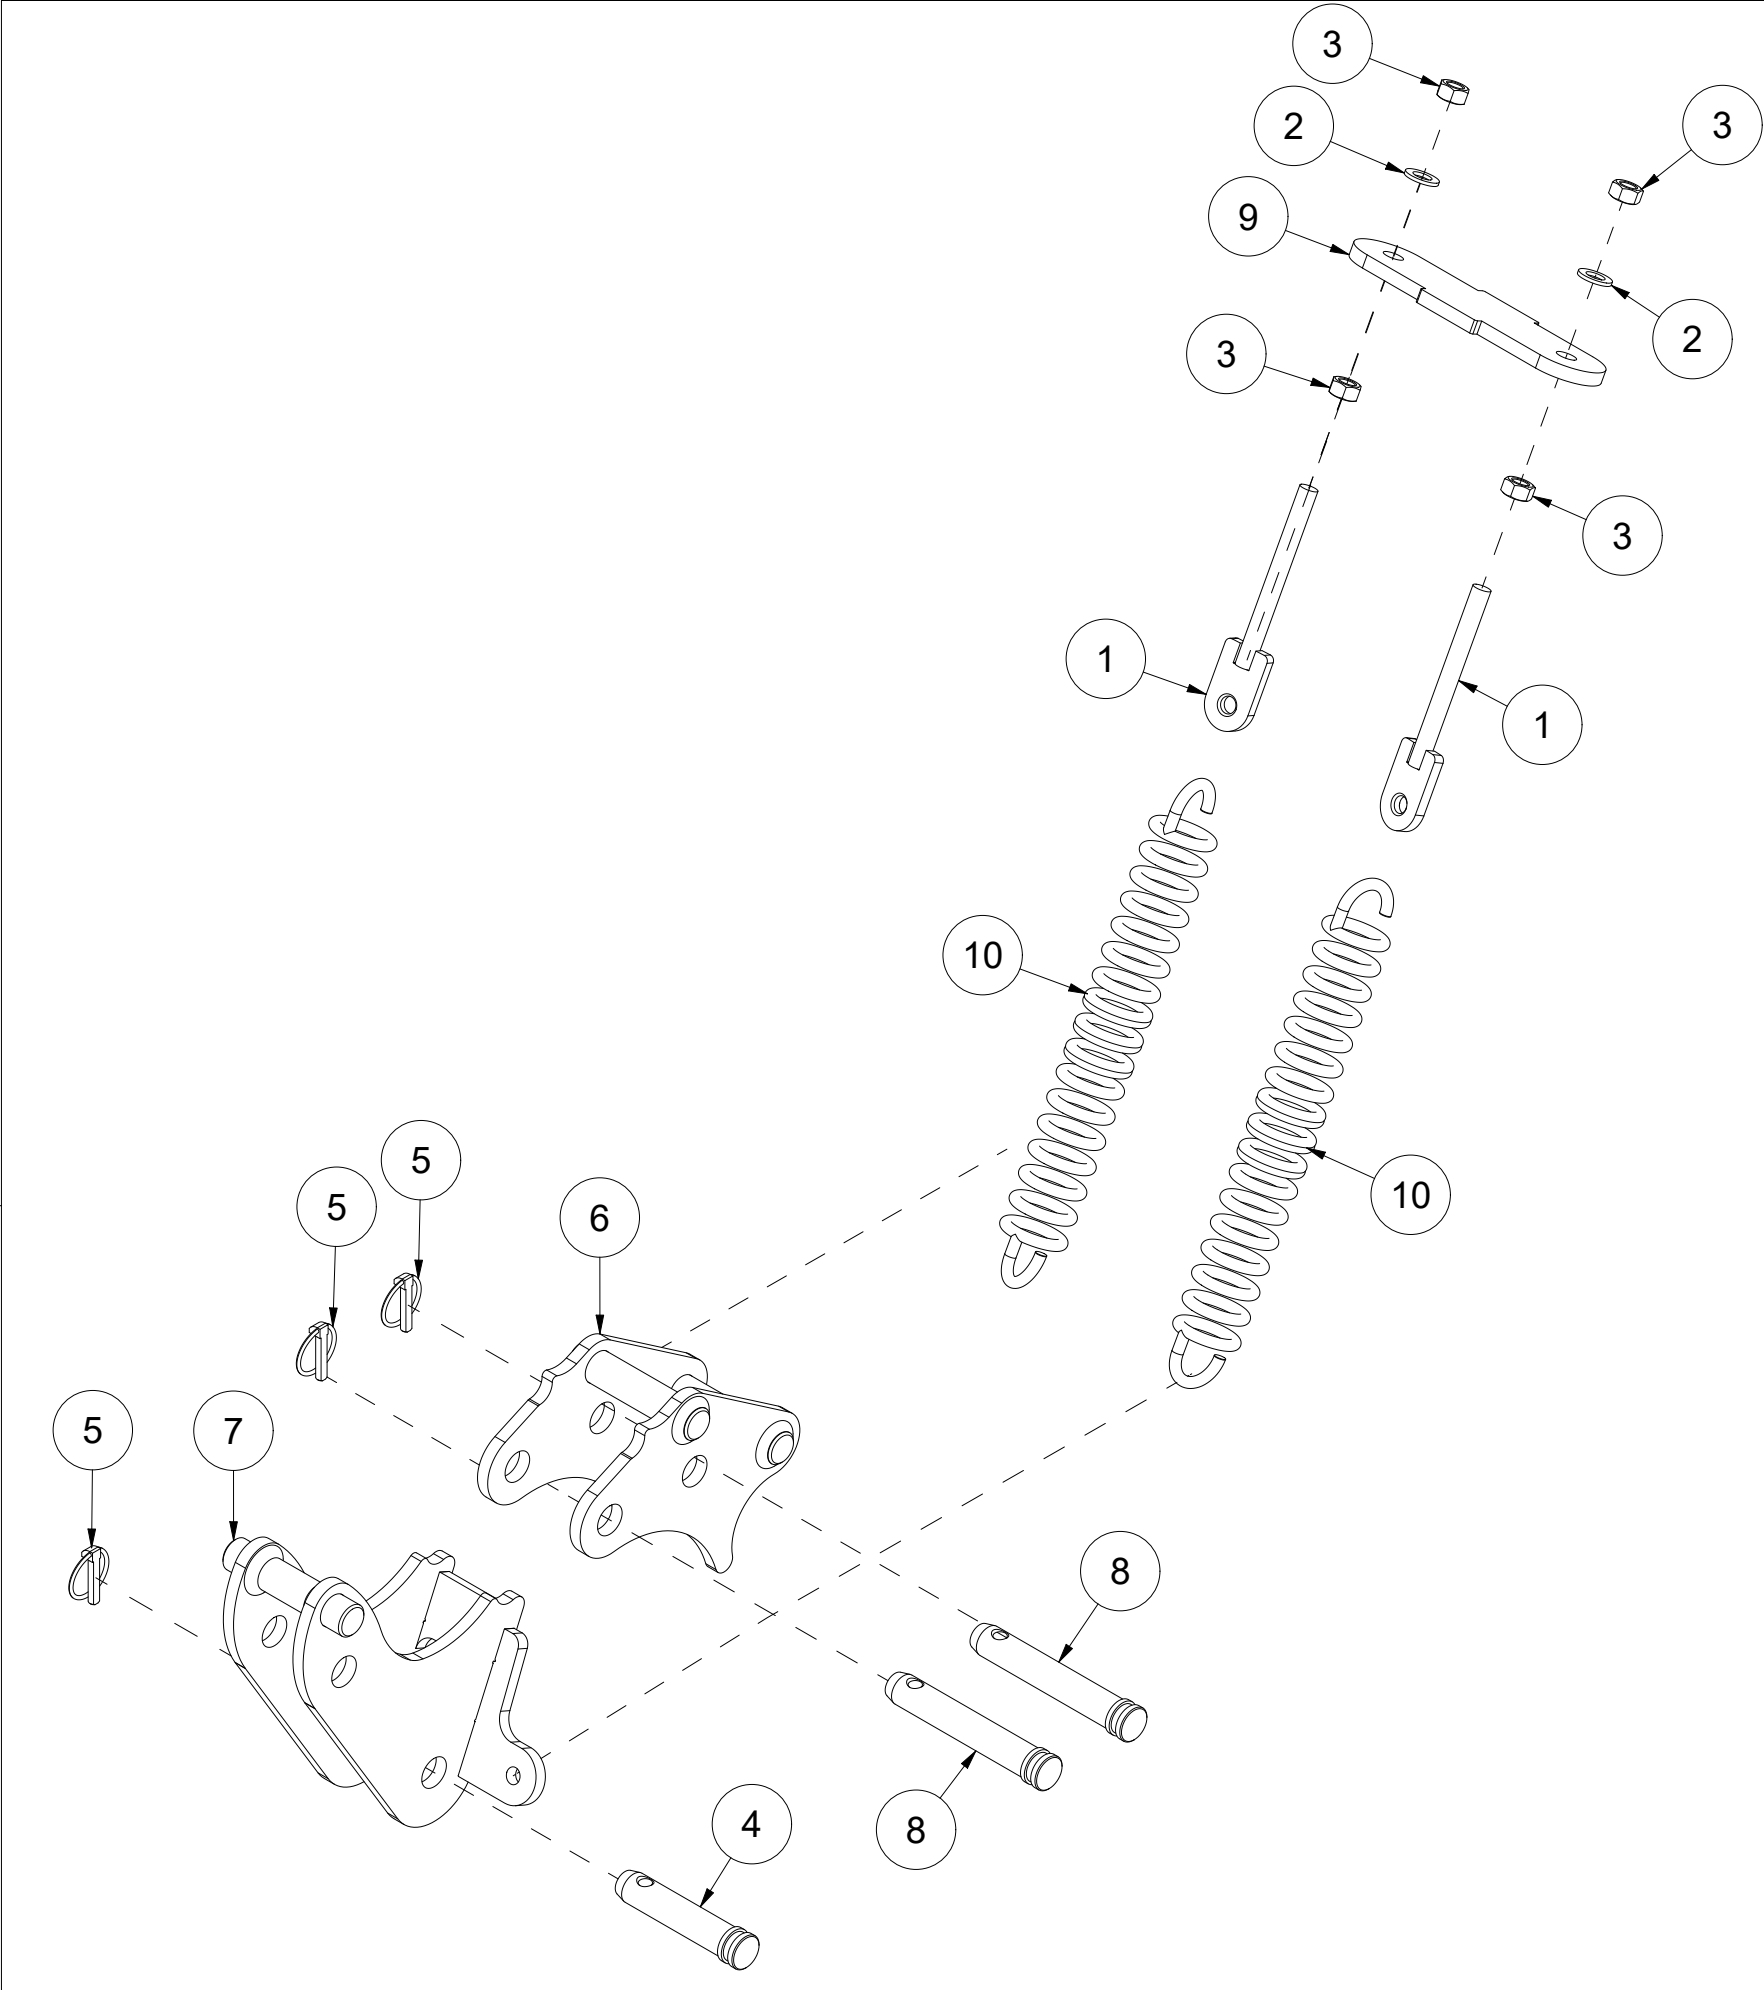

020 Trigger springs TFP240

Pos	Qty	Article no	Designation
1	4	25201073	Tightening screw
2	8	2531078	Washer M16 ElZn DIN 125
3	8	2481613	Hexagon nut M16 ElZn DIN 934
4	2	2551730	Drawbar bolt cat. 2 Ø28x95
5	6	2556142	Linch pin Ø10x40
6	2	25311132	Inner trigger spring
7	2	25311133	Outer trigger spring
8	4	2551732	Drawbar bolt cat. 2 Ø28x134
9	2	25311148	Fastening
10	4	25211036	Spring for trigger spring