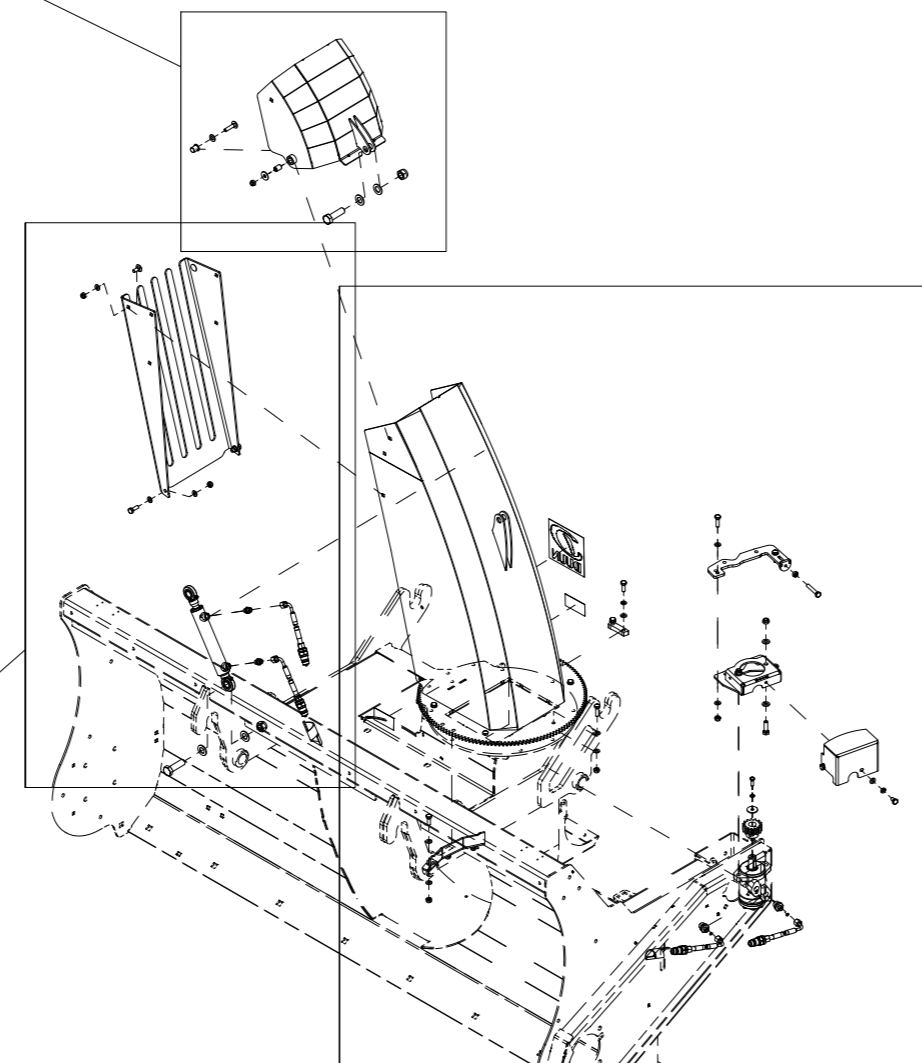

004 Ejector spout TFP240

Pos	Qty	Article no	Designation
1	29	2531060	Washer M10 EIZn DIN 125
2	15	2483610	Locking nut M10 EIZn DIN 985
3	6	2422301	Hexagon screw M10x35 EIZn 8.8 DIN 933
4	2	2344330	Locking screw M10x25 EIZn 8.8 DIN 603
5	1	2935150	Adhesive label Duun 160x160
6	2	2935088	Adhesive label 90x48 Hand pinch hazard
7	1	25201044	Grate
8	1	25321131	Spout 80 cm
9	2	2957754	Hexagon nipple GEK BSP 1/4" L10 ED
10	1	25321027	Intermediate flap
11	2	2245218	Plastic lining Ø18/16 Flange Ø26
12	2	2344335	Locking screw M10x45 EIZn 8.8 DIN 603
13	6	2531069	Washer M12 EIZn DIN 125
14	2	2533060	Body washer M10 EIZn DIN 9021
15	2	25311031	Bearing sleeve
16	1	25311024	Cover
17	1	2955508	Hydraulic motor 50 ccm
18	1	25311091	Cog wheel Z14 module 4
19	1	2533058	Body washer ø9/35x3 EIZn
20	1	2534047	Spring washer M8 EIZn DIN 127
21	1	2422246	Hexagon screw M8x25 EIZn 8.8 DIN 933
22	2	2483611	Locking nut M12 EIZn DIN 985
23	2	2422352	Hexagon screw M12x40 EIZn 8.8 DIN 933
24	3	2422290	Hexagon screw M10x16 EIZn 8.8 DIN 933
25	5	2534060	Spring washer M10 EIZn DIN 127
26	2	2957758	Hexagon nipple GEK BSP 1/2" L10 ED
27	2	2483615	Locking nut M20 EIZn DIN 985
28	4	2531086	Washer M20 EIZn DIN 125
29	1	2955003	Cylinder Ø32/20 SL150
30	2	2422578	Hexagon screw M20x65 EIZn 8.8 DIN 931
31	7	2422299	Hexagon screw M10x30 EIZn 8.8 DIN 933
32	1	25311152	Rotation spout stop
33	1	25311153	Stop
34	1	25311154	Hose protection L1700
35	1	25311155	Hose protection L2500
36	2	2958150	Hydraulic hose 1/4" L3000
37	2	2958151	Hydraulic hose 1/4" L3510
38	1	25311023	Bracket